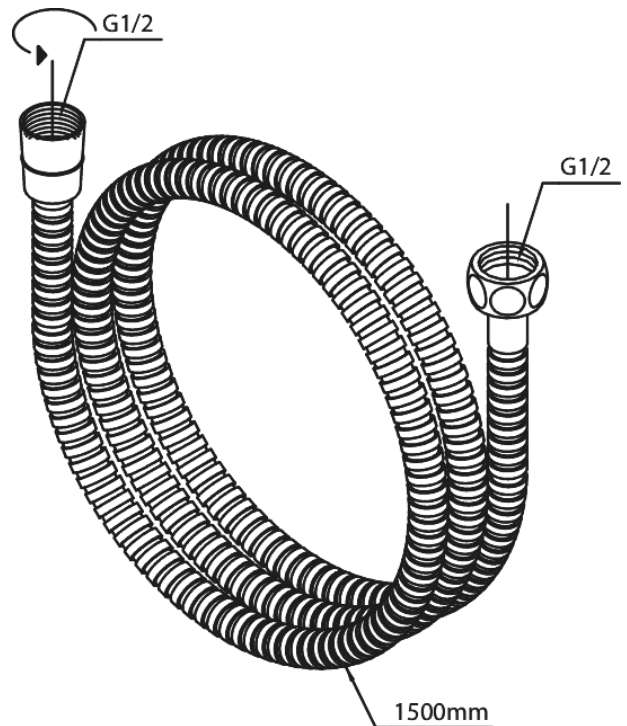

FM Mattsson Mora Group Denmark
Abildager 26 A, 2605 Brøndby, Denmark
Østbirkvej 2, 5240 Odense NØ, Denmark

+45 88 33 00 34 damixa-international@fmm-mora.com

Mere information på www.damixa.com

damixa